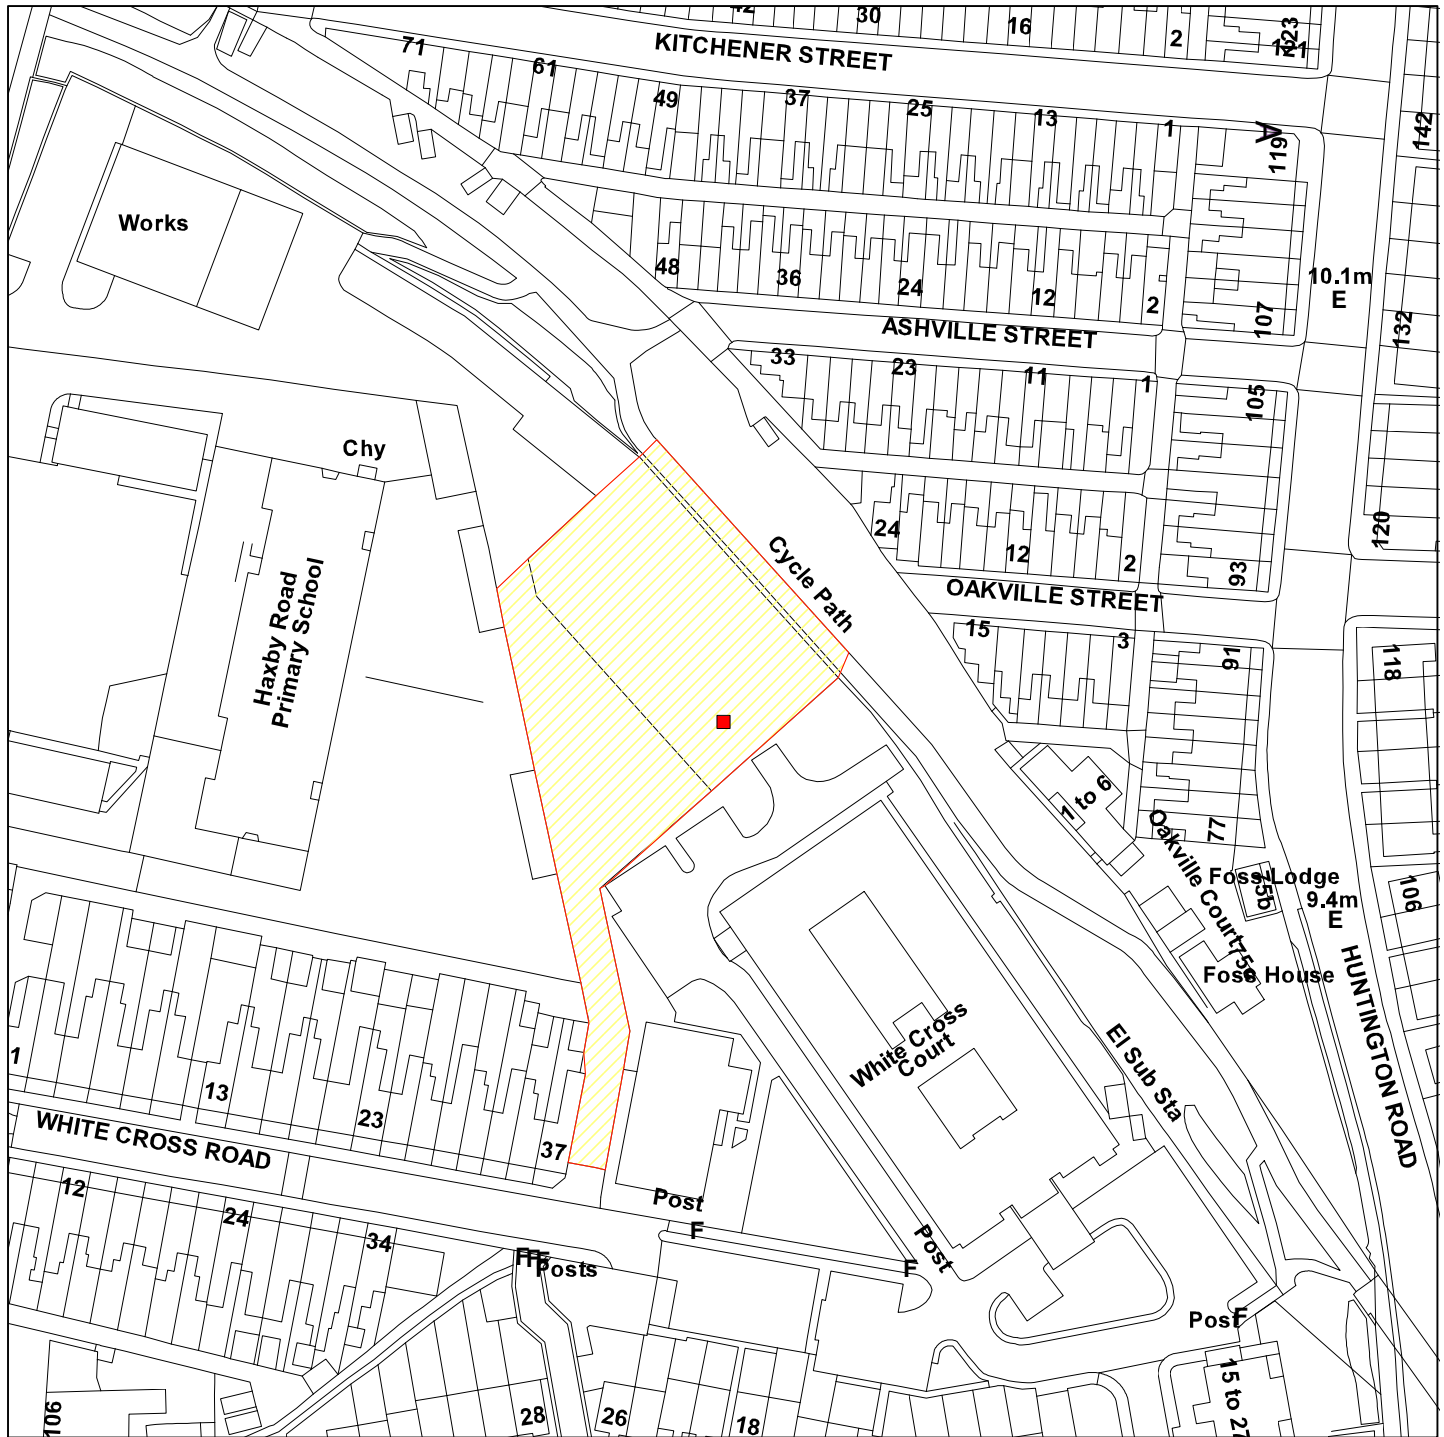

# Axcent Ltd, 156B Haxby Road

10/02096/FULM

GIS by ESRI (UK)

Scale : 1:1250

Reproduced from the Ordnance Survey map with the permission of the Controller of Her Majesty's Stationery Office © Crown Copyright 2000.

Unauthorised reproduction infringes Crown Copyright and may lead to prosecution or civil proceedings.

<b>Organisation</b>	City of York Council
<b>Department</b>	Planning and Sustainable Development
<b>Comments</b>	
<b>Date</b>	21 December 2010
<b>SLA Number</b>	Not Set